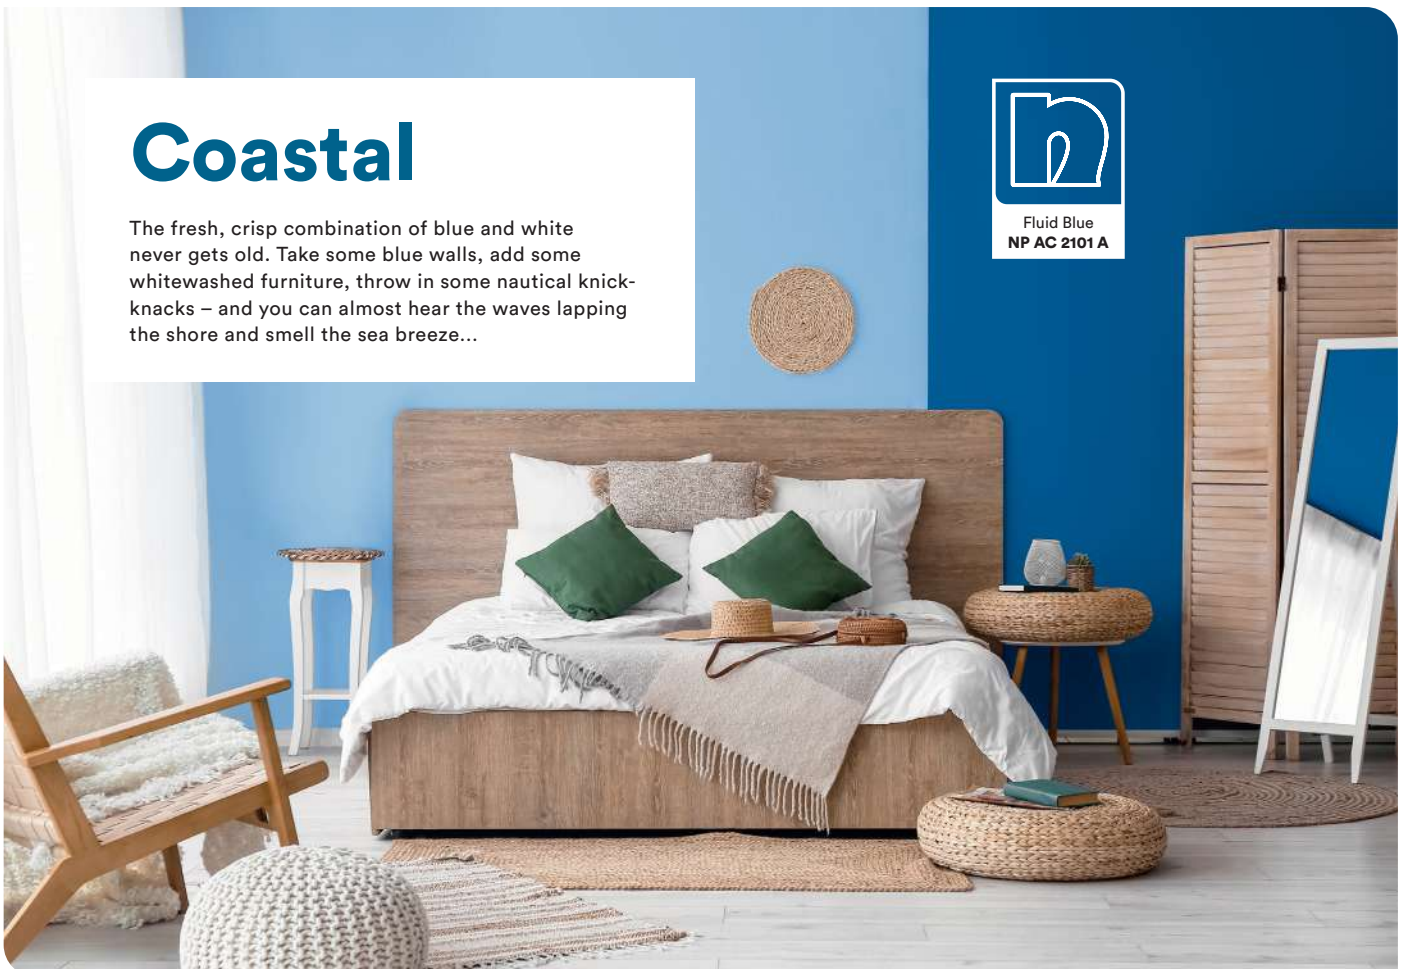

Coastal

The fresh, crisp combination of blue and white never gets old. Take some blue walls, add some whitewashed furniture, throw in some nautical knick-knacks – and you can almost hear the waves lapping the shore and smell the sea breeze...

Fluid Blue
NP AC 2101 A