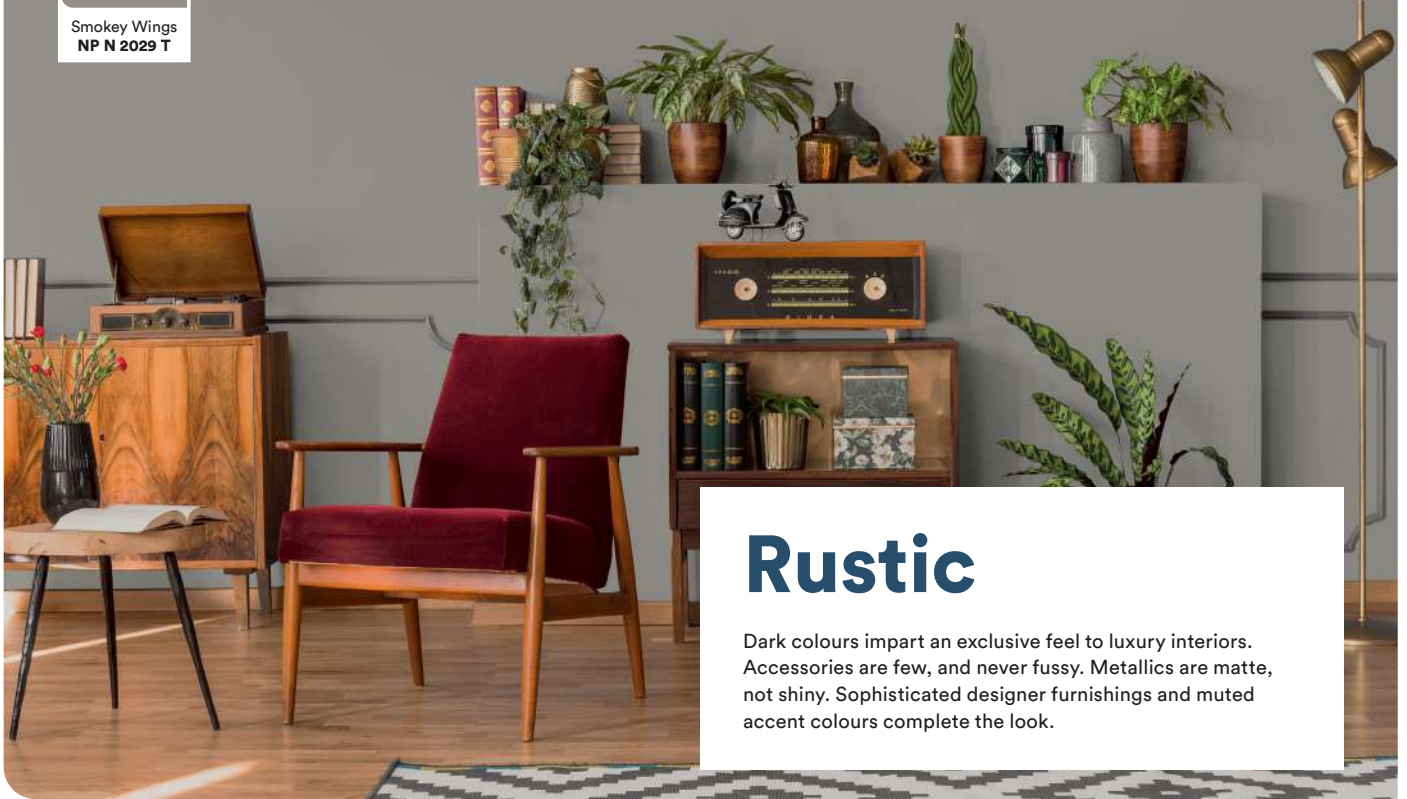

Smokey Wings
NP N 2029 T

Rustic

Dark colours impart an exclusive feel to luxury interiors. Accessories are few, and never fussy. Metallics are matte, not shiny. Sophisticated designer furnishings and muted accent colours complete the look.

Refer to actual colour chip at retail store before purchase.

Hidden Blue
NP PB 2851 D