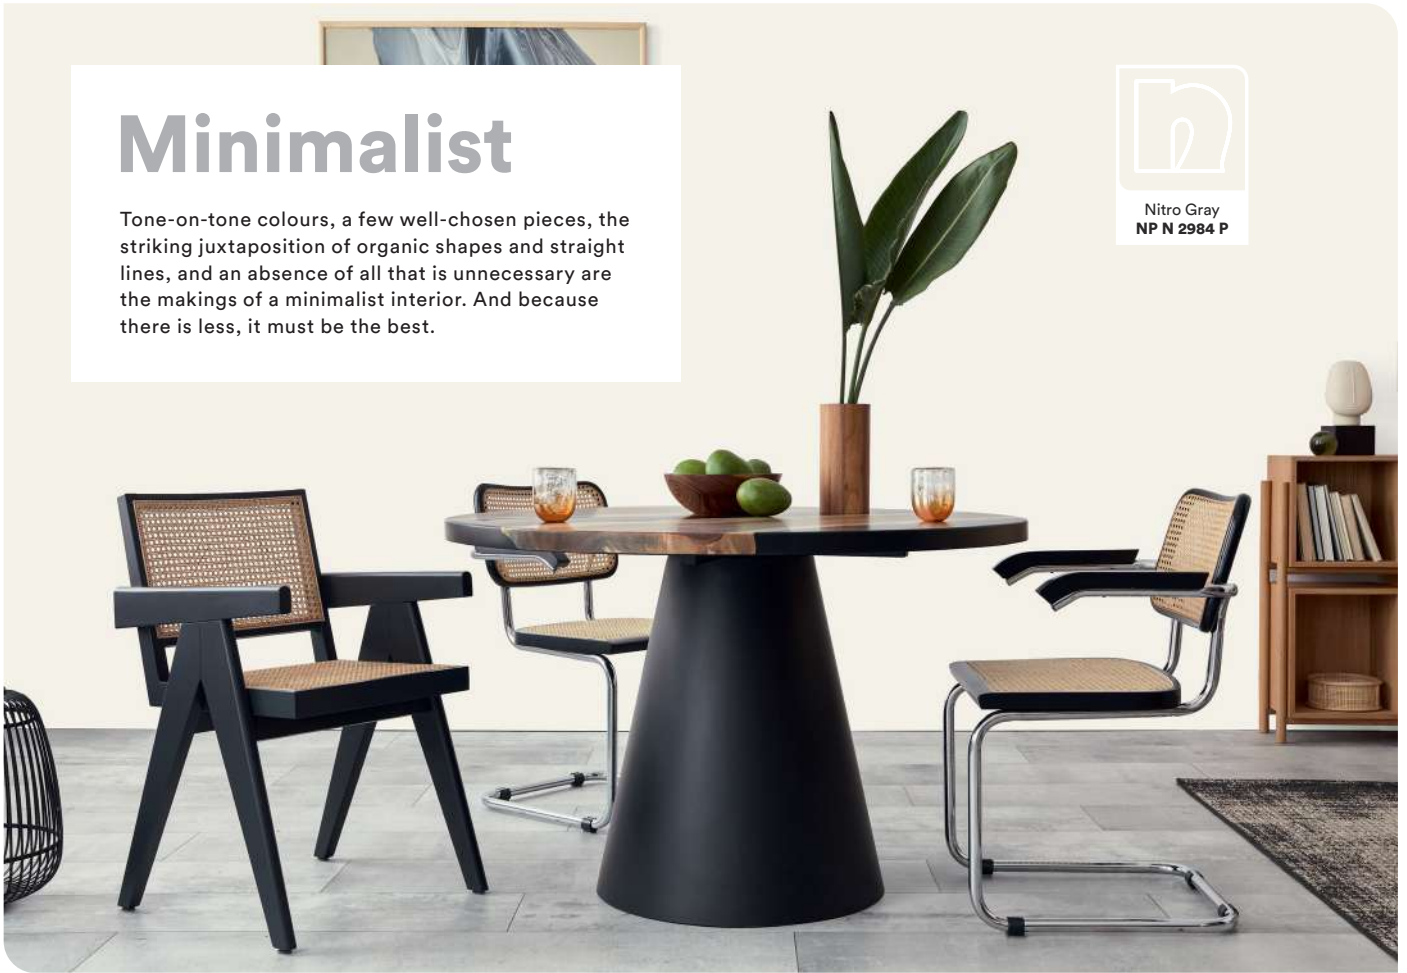

Minimalist

Tone-on-tone colours, a few well-chosen pieces, the striking juxtaposition of organic shapes and straight lines, and an absence of all that is unnecessary are the makings of a minimalist interior. And because there is less, it must be the best.