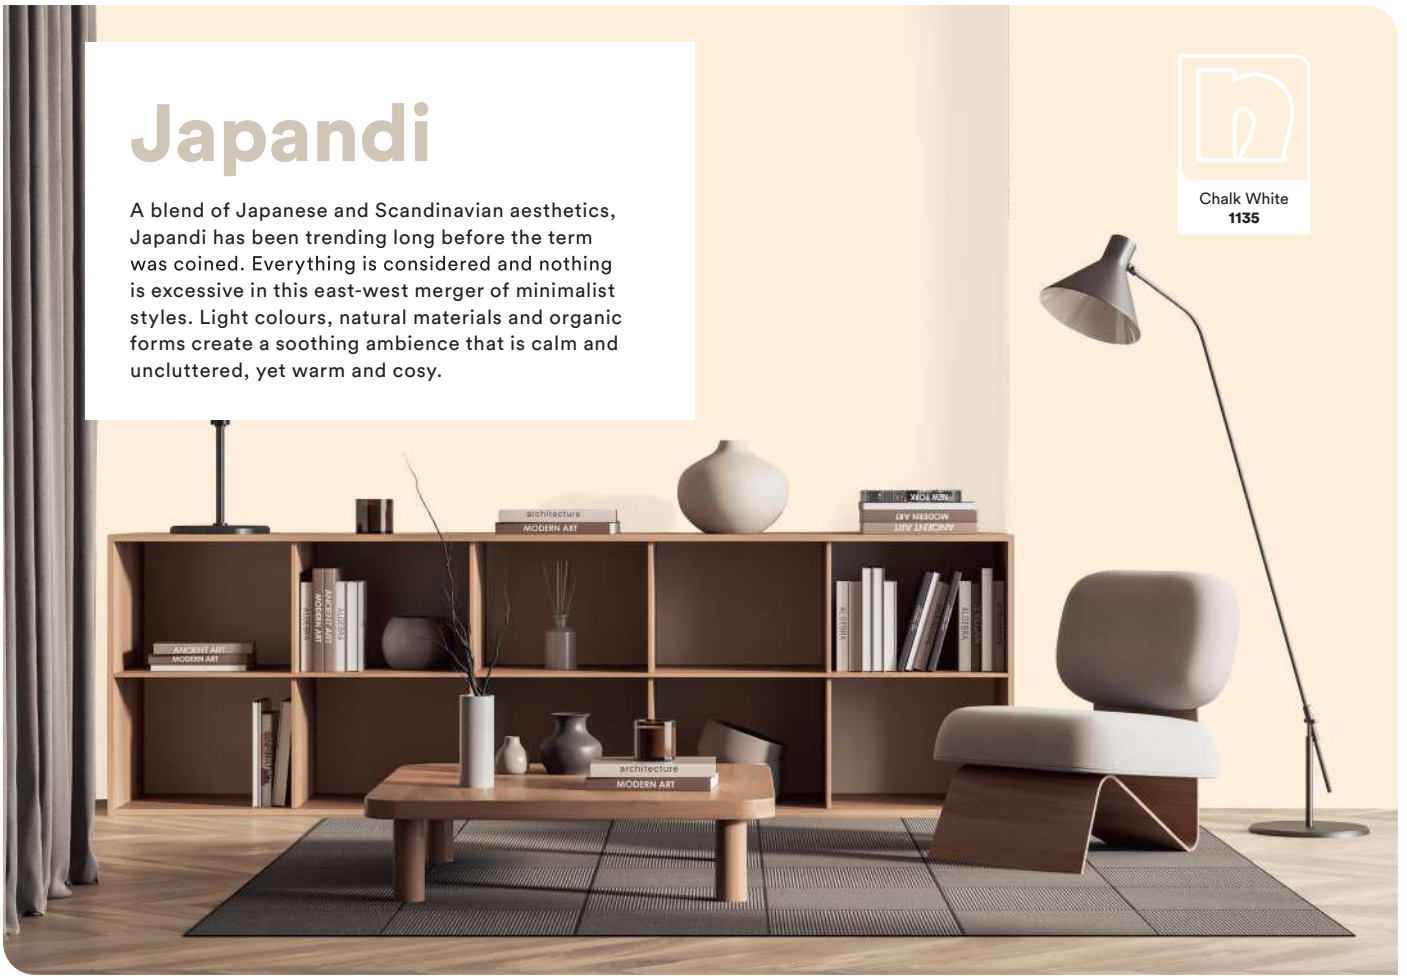

Japandi

A blend of Japanese and Scandinavian aesthetics, Japandi has been trending long before the term was coined. Everything is considered and nothing is excessive in this east-west merger of minimalist styles. Light colours, natural materials and organic forms create a soothing ambience that is calm and uncluttered, yet warm and cosy.

Chalk White
1135