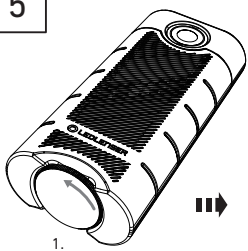

LEDLENSER Flex10

1

Input port (Micro USB)

Lock-Unlock Wheel

Power Button

Input/Output port (Type-C)

3

1x click

4

5

1.

2.

New 21700

3.

21700

4.

Ledlenser Product

2

.....

Output port (USB-A)

Input/Output port (Type-C)

Off

discharging

4

USB charging cable

Input port (Micro USB)

Input/Output port (Type-C)

PC

charging