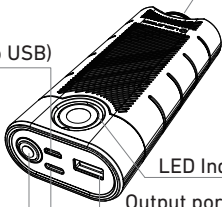

LEDLENSER Flex10

USB A To Type-C

1

Input port (Micro USB)

Lock-Unlock Wheel

Power Button

Input/Output port (Type-C)

3

4.

Ledlenser Product

2

.....

Output port (USB-A)

Input/Output port (Type-C)

Off

discharging