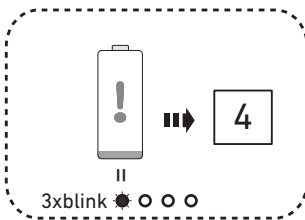

LEDLENSER Flex10

1

Input port (Micro USB)

Lock-Unlock Wheel

Power Button

Input/Output port (Type-C)

3

1x click

4

5

1.

2.

New 21700

3.

21700

4.

Ledlenser Product

2

.....

Output port (USB-A)

Input/Output port (Type-C)

Off

discharging

4

USB charging cable

Input port (Micro USB)

Input/Output port (Type-C)

PC

charging