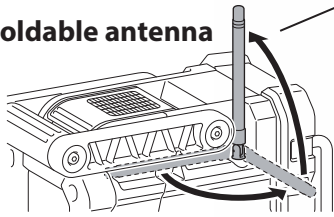

Bluetooth®

equipped with Bluetooth class 2** to wirelessly play music from a mobile device.

**With a range of 10m (33ft); up to 30m (100ft) in good radio conditions

Foldable antenna