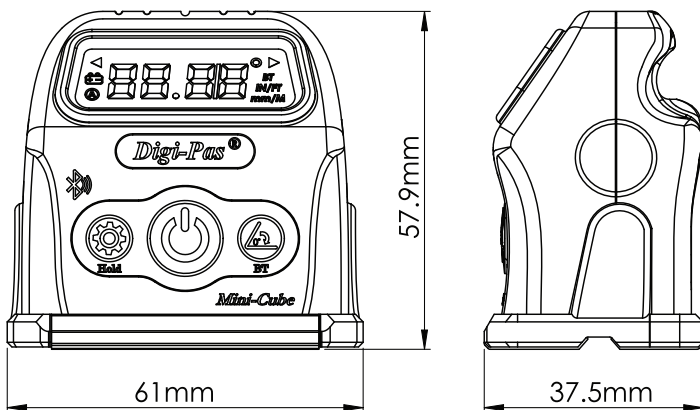

Product features

Digi-Pas DWL90E Smart Mini-Cube enable Dual-Axis (both X & Y) reading at the same time with Digi-Pas Smart Levels App. Key features include:

- Wireless measurements using Digi-Pas® Smart Levels App; Bluetooth range approx. 50 feet or 15 meters
- Functional features: Alternate zero, Hold, Auto shut-off, Strong built-in magnet & Bluetooth
- Resolution: 0.05° at 0° ~ 1° & 0.1° at other angles
- Accuracy: ± 0.1° at 0° ~ 1° & ±0.2° at 1° ~ 89°
- Measurement Range: 360° (4 x 90°) for X-axis (SINGLE axis); 0 ~ 5° for X&Y (DUAL Axis)

Accreditation

ACCURACY of Digi-Pas digital level is verified by accredited 3rd party independent calibration & test bodies traceable to NIST, JIS & DIN standards.

Product Dimension

© 2020 Digipas Technologies Inc. All Rights Reserved.

All information & representations are accurate at the time of print and may be subjected to changes without prior notice.

Digi-Pas Smart Levels App Overview

SMART 2D BUBBLE

This feature allows user to view 2-axis angle/levelling measurement at near zero angles simultaneously in graphical "Bull's eye" (with auto range feature) and numeric formats - °(Degree), mm/M & In/Ft units.

SINGLE-AXIS

This feature allows user to view single-axis angle/levelling.

CALIBRATION

Perform easy self-calibration to reset the digital level back to factory preset accuracy

Supported smartphone OS versions

- Android 4.4 & above
- iOS 8.0 & above

Please check for latest version at www.digipas.com

DIGIPAS TECHNOLOGIES INC.
www.digipas.com

200 Spectrum Center Drive, Suite 300,
Irvine, CA 92618 U.S.A

Manufacturer Representatives/
Distributors:

Digi-Pas® USA (Americas)
Digipas Technologies Inc.
info@digipas.com

Digi-Pas® Europe
Dutch Instruments
info@digipas.de

Digi-Pas® 迪派士™ China
Ipiranga(Shanghai) International Trade Co., Ltd.
info@digipaschina.com

Digi-Pas® Japan
JSB Tech Japan Co., Ltd
info@digipas.co.jp

Digi-Pas® South Korea
Phenix Trading Co., Ltd.
info@digipas.com

Digi-Pas® Singapore
JSB Tech Pte Ltd
info@digipas.com