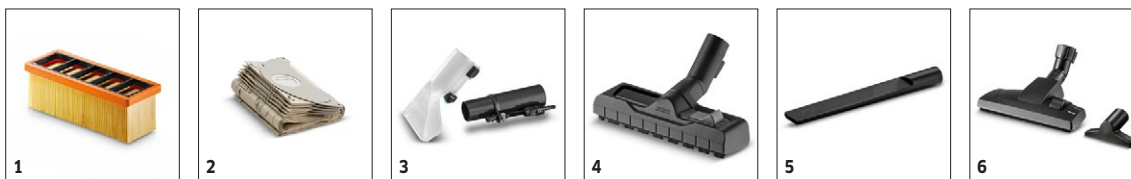

SE 6.100

1.081-220.0

KÄRCHER

		Order no.	Quantity				Price	Description	
Filters									
Flat pleated filter	1	6.414-498.0	1 piece(s)					Flat pleated filter for wet and dry use without filter replacement. Compact filter with large surface does not protrude into tank.	■
Filter kit	2	6.904-143.0	5 piece(s)					Two-ply paper filter bag with excellent filter performance and high tear resistance. Scope of supply: 5 bags.	□
Nozzles									
Upholstery spray extraction nozzle	3	2.885-018.0	1 piece(s)					Hand-held nozzle for wet vacuum cleaners. Ideal for deep cleaning upholstery and car seats.	■
Switchable wet and dry floor nozzle with integrated parking nib	4	2.863-000.0	1 piece(s)					Switchable wet and dry vacuum nozzle for perfect dirt intake. Easy adaptation to wet or dry dirt using foot switch. For all Kärcher Home & Garden wet and dry vacuum cleaners.	□
Extra-long crevice nozzle	5	2.863-306.0	1 piece(s)					Completely overhauled extra-long crevice nozzle. Ideal for hard-to-reach places in the car (e.g. gaps and crevices/joints). Suitable for all Kärcher Home & Garden wet and dry vacuum cleaners.	□
Accessory kits									
Household kit	6	2.863-002.0	2 -part					The household kit contains a switchable dry vacuum nozzle and an upholstery nozzle. This practical accessory kit is suitable for all Kärcher Home & Garden wet and dry vacuum cleaners.	□

■ Included in the scope of supply. □ Available accessories.