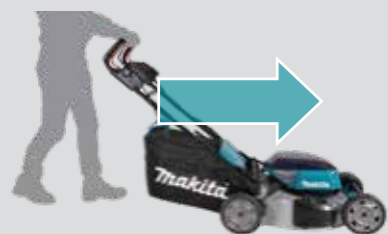

photo: DLM532

Built-in ball bearing on axles for added durability

Steel Deck

DLM532 / DLM530

DLM462

Steel Deck

DLM460

Single-lever cutting height adjustment

Built-in ball bearing on axles for added durability

Plastic Deck

DLM432 / DLM382

photo: DLM432

Single-lever cutting height adjustment

Model	Deck	Self-Propelled	BL MOTOR	Battery slots	Cutting / Collecting / Mulching	Rear discharge	Side discharge
DLM533	Aluminum	✓	✓	4	✓	✓	
DLM532	Steel	✓	✓	4	✓		✓
DLM530	Steel		✓	4	✓		✓
DLM462	Steel	✓	✓	4	✓		
DLM460	Steel		✓	2	✓		
DLM432	Plastic			2	✓*		
DLM382	Plastic			2	✓*		

* Optional accessory for Mulching (DLM432 / DLM382)

Self-Propelled
(DLM533 / DLM532 / DLM462)

BL
MOTOR

except DLM432 / DLM382

Single-lever cutting height adjustment

photo: DLM533

IPX4 (water resistant)

Recommended mowing area