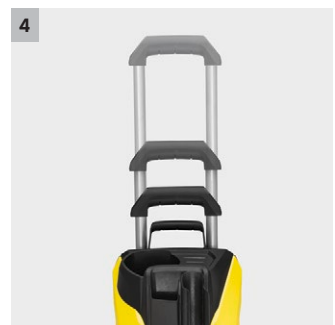

4 Telescopic handle made from high-quality aluminium

- Can be adapted to people of different heights.
- The height of the telescopic handle can be adjusted by pulling.