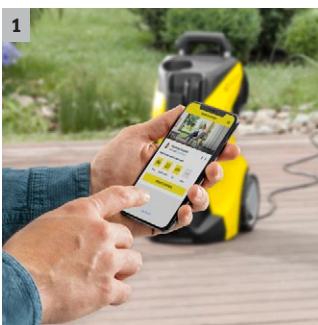

## K 5 Power Control

For even greater control: The K 5 Power Control pressure washer with application consultant via app, G 160 Q Power Control spray gun, Vario Power spray lance and Kärcher Plug 'n' Clean system.

### 2 Power Control spray gun and Quick Connect spray lances

- The optimal setting for every surface. Three pressure settings and one detergent setting.
- Full control - the manual display shows the settings that have been set.

## K 5 Power Control

- Power Control spray gun with pressure level display
- Maximum stability thanks to low centre of gravity, hose guide and larger base
- Highly efficient water-cooled motor